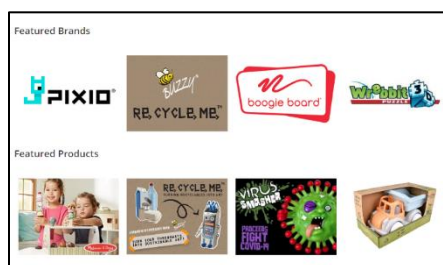

Promo Fees:

Monthly - \$5,000

6 Month Bundle - \$12,000

Full Year Exclusive - \$20,000

Welcome Page Banner Ad – 4 Available

Enhance your brand exposure with a Toy Fair Everywhere Banner Ad. Scattered throughout the TFE Welcome Page, this custom banner offers you the opportunity to stand out and drive traffic to your showroom. Location of banner available on a first come, first serve basis. Sponsor may provide new artwork each month. Size (px): W: 1120 x H: 175.

Promo Fees:

Monthly - \$4,000

6 Month Bundle - \$10,000

Full Year Exclusive - \$16,000

Welcome Page Featured Brand – 8 Available

Welcome all attendees by showcasing your company logo on the TFE Welcome Page. Logo links directly to your showroom giving buyers an easy and direct way to find you. Sponsor may provide new artwork each month. Size (px): W: 265 x H: 200.

Promo Fees:

Monthly - \$2,500

6 Month Bundle - \$6,500

Full Year Exclusive - \$11,000

Welcome Page Featured Product – 8 Available

Welcome all attendees by showcasing a featured product on the TFE Welcome Page. Product image links directly to your showroom giving buyers an easy and direct way to find you. Sponsor may provide new artwork each month. Size (px): W: 265 x H: 200.