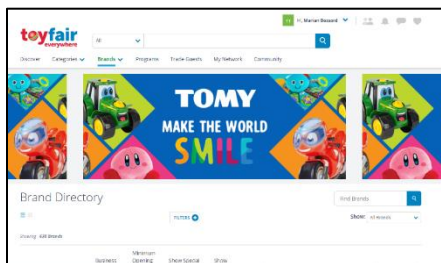

Promo Fees:

Monthly - \$2,500

6 Month Bundle - \$6,500

Full Year Exclusive - \$11,000

Welcome Page Featured Product – 8 Available

Welcome all attendees by showcasing a featured product on the TFE Welcome Page. Product image links directly to your showroom giving buyers an easy and direct way to find you. Sponsor may provide new artwork each month. Size (px): W: 265 x H: 200.

Promo Fees:

Monthly - \$2,500

6 Month Bundle - \$6,500

Full Year Exclusive - \$11,000

Brand Directory Banner Ad – 3 Available

Buyers are here to see your showroom so put it front and center on the Brand Directory page. Three ads available on a rotating carousel. Exclusive available. Banner ad will also appear on TFE Login screen and on Show Specials page. Sponsor may provide new artwork each month. Size (px): W: 720 x H 290.